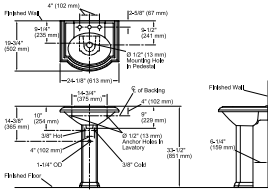

**Optional Products/Accessories**

- 1041816 Hardware kit, Hollow Wall

**Included Components**

- 52204 Mounting Bag for Pedestal Lavatory
- 63069 Leveling Pads

**Codes/Standards**

ASME A112.19.2/CSA B45.1

**KOHLER® Vitreous China Bathroom Sink Lifetime Limited Warranty**

See website for detailed warranty information.

**Devonshire®**  
 24-1/4" rectangular pedestal bathroom sink  
**K-2286-8**

**Technical Information**

All product dimensions are nominal.

- Basin configuration: Single Bowl
- Center(s): 8" (203 mm)
- Bowl area: Length: 17" (432 mm)  
 Width: 12" (305 mm)  
 Water depth: 4-7/8" (124 mm)
- With overflow: Yes
- Number of deck holes: 3
- Faucet hole(s): 1-3/8" (35 mm)
- Drain hole: 1-3/4" (44 mm)