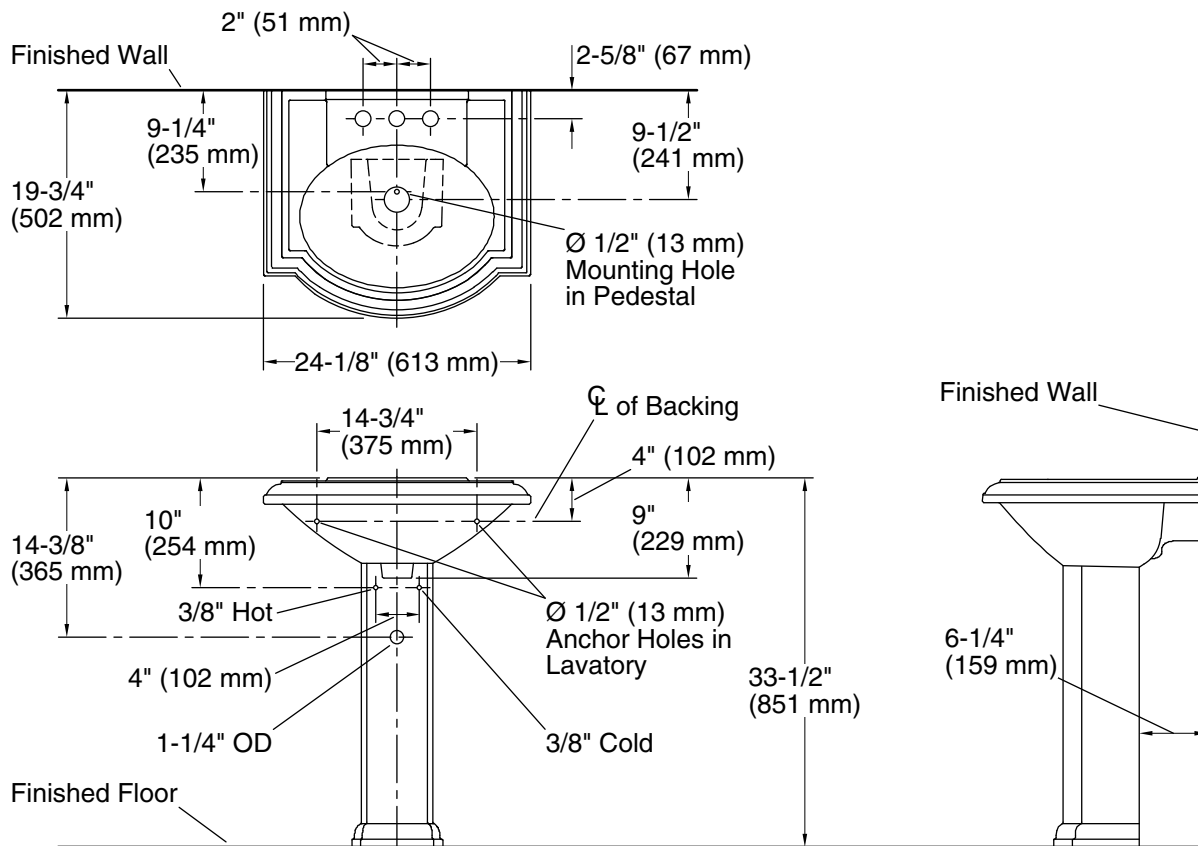

**Devonshire®**  
24-1/4" rectangular pedestal bathroom sink  
**K-2286-4**

**Features**

- 4" (102 mm) centerset faucet holes
- Oval basin
- Overflow drain
- Combination consists of the K-2287-4 basin and the K-2288 pedestal
- Coordinates with other products in the Devonshire collection

**Optional Products/Accessories**

- 1041816 Hardware kit, Hollow Wall

**Included Components**

- 52204 Mounting Bag for Pedestal Lavatory
- 63069 Leveling Pads

**Codes/Standards**

ASME A112.19.2/CSA B45.1

**KOHLER® Vitreous China Bathroom Sink Lifetime Limited Warranty**

## Technical Information

All product dimensions are nominal.

Basin configuration:	Single Bowl
Center(s):	4" (102 mm)
Bowl area:	Length: 17" (432 mm) Width: 12" (305 mm) Water depth: 4-7/8" (124 mm)
With overflow:	Yes
Number of deck holes:	3
Faucet hole(s):	1-1/4" (32 mm)
Drain hole:	1-3/4" (44 mm)