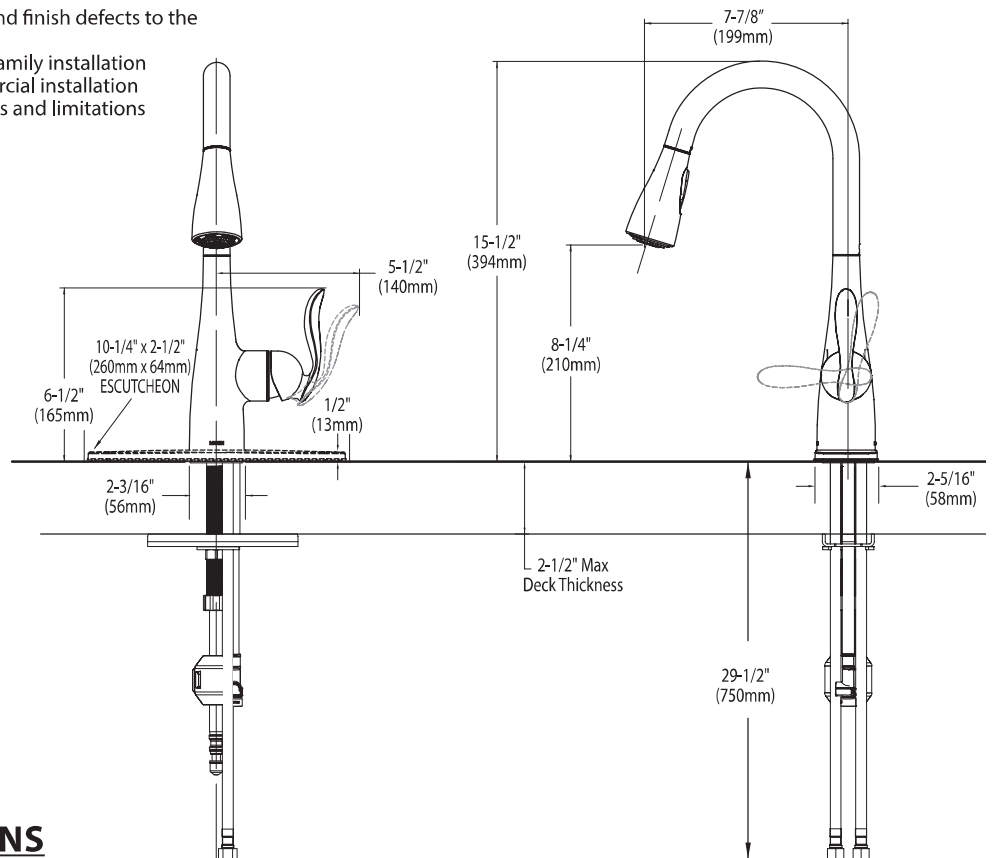

**OPERATION**

- Lever style handle
- Temperature controlled by 100° arc of handle travel
- Operates with less than 5 lbs. of force
- Operates in stream or spray mode in the pullout or retracted position
- When filling a vessel outside the sink, the pause feature conveniently stops the flow of water as the wand passes over the counter top

**FLOW**

- Flow is limited to 1.5 gpm (5.7 L/min) at 60 psi

**CARTRIDGE**

- 1255™ Duralast™ cartridge for Single-Handle Faucets

**STANDARDS**

- Third party certified to IAPMO Green, ASME A112.18.1/CSA B125.1 and all applicable requirements referenced therein
- Certified to ANSI/NSF 61/9 & 372
- Meets CalGreen and Georgia SB370 requirements
- Complies with California Proposition 65 and with the Federal Safe Drinking Water Act
- The backflow protection system in the device consists of two independently operating check valves, a primary and a secondary which prevent backflow
- ADA  for lever handle

# Specifications

**ARBOR™**  
**Single Handle High Arc**  
**Pulldown Kitchen Faucet**

**Models:** 7594 series

**NOTE:** THIS FAUCET IS DESIGNED TO BE INSTALLED  
THRU 1 OR 3 HOLES, 1-1/2" (38mm) MIN. DIA.

## OPERATION

- Lever style handle
- Temperature controlled by 100° arc of handle travel
- Operates with less than 5 lbs. of force
- Operates in stream or spray mode in the pullout or retracted position
- When filling a vessel outside the sink, the pause feature conveniently stops the flow of water as the wand passes over the counter top