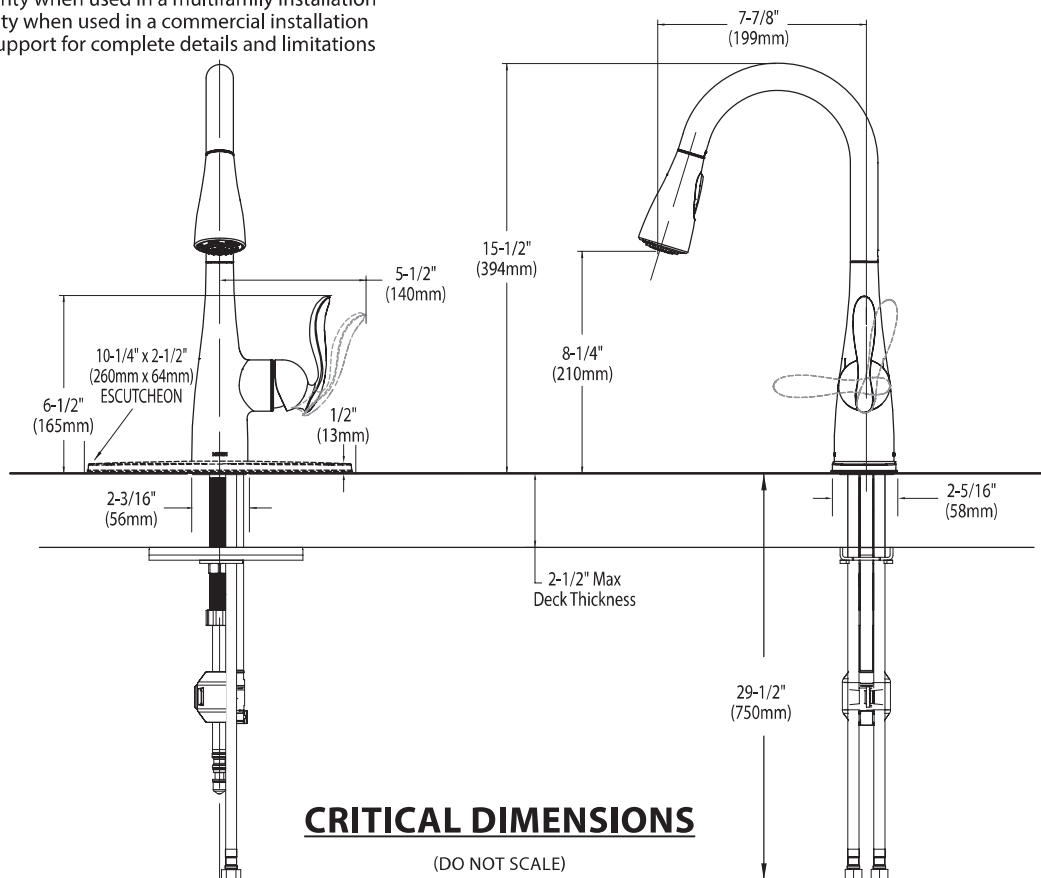

## FAUCET DESCRIPTION

- Reflex™ pulldown system offers smooth operation, easy movement and secure docking
- Metal construction with various finishes identified by suffix
- Quick connect system
- Pullout spray with 68" braided hose
- Flexible supply lines with 3/8" compression fittings
- High arc spout provides height and reach to fill or clean large pots while pull out wand provides the maneuverability for cleaning or rinsing
- 360° rotating spout
- Power clean spray

## OPERATION

- Lever style handle
- Temperature controlled by 100° arc of handle travel
- Operates with less than 5 lbs. of force
- Operates in stream or spray mode in the pullout or retracted position
- When filling a vessel outside the sink, the pause feature conveniently stops the flow of water as the wand passes over the counter top

## STANDARDS

- Third party certified to IAPMO Green, ASME A112.18.1/CSA B125.1 and all applicable requirements referenced therein
- Certified to ANSI/NSF 61/9 & 372
- Meets CalGreen and Georgia SB370 requirements
- Complies with California Proposition 65 and with the Federal Safe Drinking Water Act
- The backflow protection system in the device consists of two independently operating check valves, a primary and a secondary which prevent backflow
- **ADA**  for lever handle

**ARBOR™**  
**Single Handle High Arc**  
**Pulldown Kitchen Faucet**

**Models:** 7594 series

**NOTE:** THIS FAUCET IS DESIGNED TO BE INSTALLED THRU 1 OR 3 HOLES, 1-1/2" (38mm) MIN. DIA.

**TO ORDER PARTS CALL: 1-800-BUY-MOEN**  
[www.moen.com](http://www.moen.com)