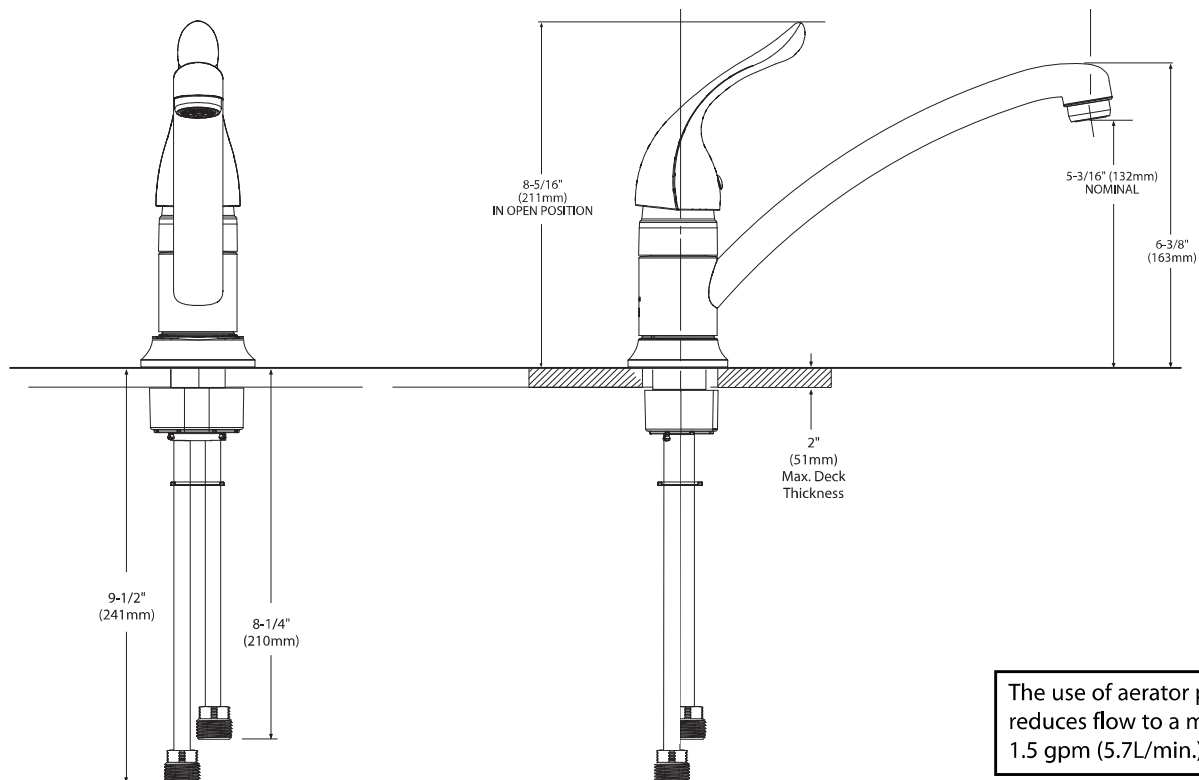

Buy it for looks. Buy it for life.®

Specifications

FAUCET DESCRIPTION

- Metal construction with chrome plated finish
- 1/2" IPS connections will accept standard ball nose connection for 3/8" tubing

OPERATION

- Lever style handle
- Temperature controlled by 180° arc of handle travel
- Will operate with less than 5 lbs. of force

FLOW

- Spout flow is limited to 2.0 gpm max (7.6L/min) at 60 psi

CARTRIDGE

- 1255 cartridge design (not 1200)
- Nonmetallic/nonferrous and stainless steel material

Model: 7423

NOTE: DESIGNED TO INSTALL
THRU 1 HOLE 1-1/4" (32mm) MIN. DIA.

CRITICAL DIMENSIONS

(DO NOT SCALE)